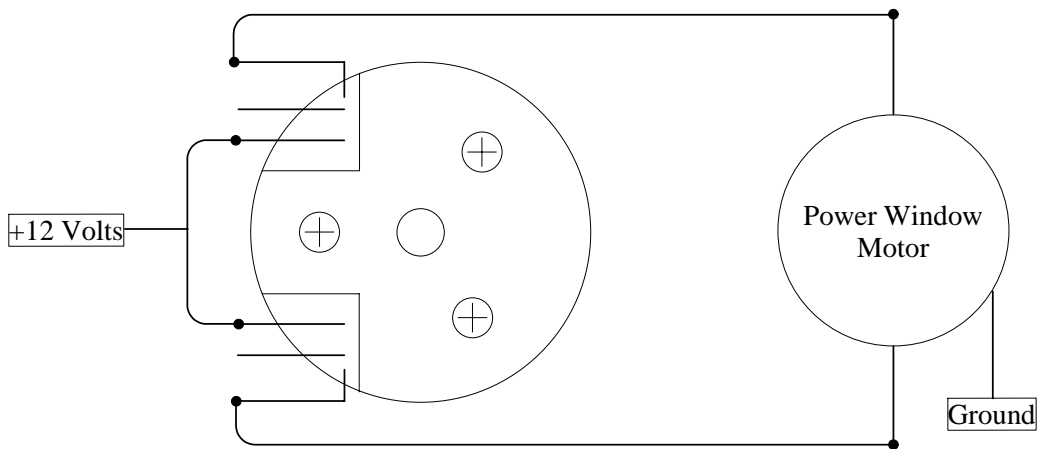

Connection for Three Wire Motor